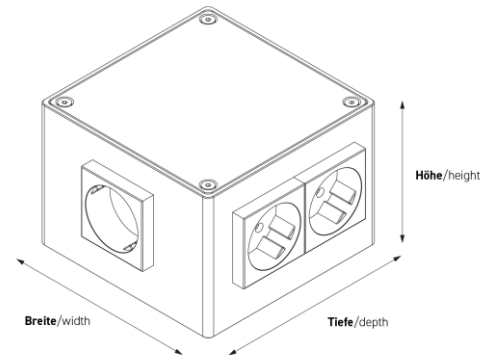

## Floor boxes: 1206-1

### Specification:

<b>Item No:</b>	1206-1
<b>Product line:</b>	Floor boxes
<b>Units:</b>	6
<b>Mounting (qty):</b>	4 x Schuko 2 x RJ45 2-fold CAT6A
<b>Construction:</b>	Square
<b>Type of inst.:</b>	Surface mounted
<b>Environment:</b>	Indoor – dry care
<b>EAN:</b>	4058796007808

### Technical data:

<b>Protection class:</b>	IP 20 (in unused condition) IP 20 (in used condition)
<b>Material:</b>	Housing made of solid aluminum
<b>Colour:</b>	DB701/ DB703/black(RAL9005)/white(RAL9010)
<b>Surface:</b>	Powder-coated
<b>Weight:</b>	1,00 kg
<b>Dimensions:</b>	width: 142 mm height: 90 mm depth: 142 mm
<b>Supply line:</b>	40,7 x 40,7 mm on the bottom
<b>Load:</b>	120 kg