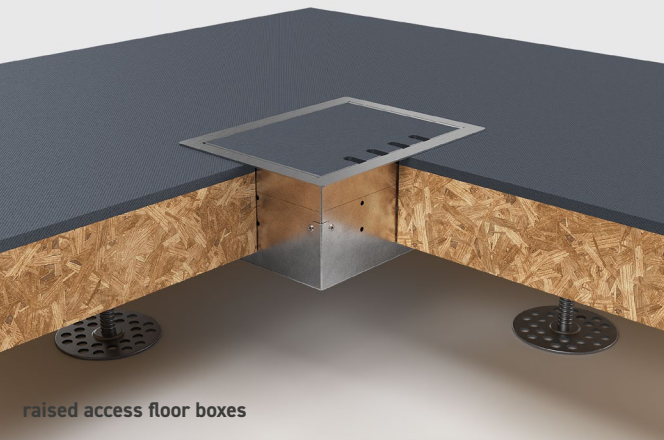

floor sockets

floor socket outdoors

floor tanks

floor sockets

power bollards

wall power distributors

CEE-floor sockets

raised access floor boxes

retractable power distributors

CEE-floor tanks

desk power strip

EST25 with 3x ES882

EST12

ES884 Camping

WE INTRODUCE OURSELVES

Since its foundation in 2005, we have been developing and distributing floor sockets, floor tanks, CEE-floor tanks, retractable supply posts, wall power distributors and power bollards for indoor and outdoor use, with a focus on quality, design and the best value for money.