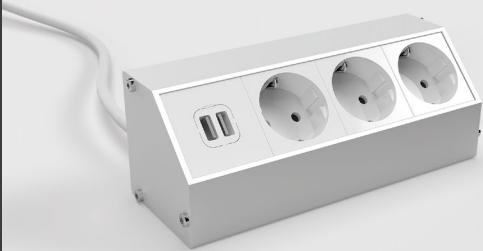

floor sockets

floor socket outdoors

floor tanks

floor sockets

power bollards

wall power distributors

CEE-floor sockets

raised access floor boxes

retractable power distributors

CEE-floor tanks

desk power strip

EST25 with 3x ES882

EST12

ES884 Camping

WE INTRODUCE OURSELVES

Since its foundation in 2005, we have been developing and distributing floor sockets, floor tanks, CEE-floor tanks, retractable supply posts, wall power distributors and power bollards for indoor and outdoor use, with a focus on quality, design and the best value for money.