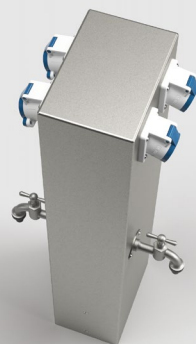

retractable power distributors

CEE-floor tanks

desk power strip

EST25 with 3x ES882

EST12

ES884 Camping

WE INTRODUCE OURSELVES

Since its foundation in 2005, we have been developing and distributing floor sockets, floor tanks, CEE-floor tanks, retractable supply posts, wall power distributors and power bollards for indoor and outdoor use, with a focus on quality, design and the best value for money.