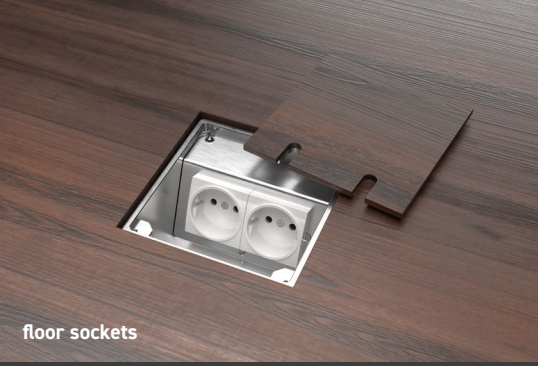

floor sockets

floor socket outdoors

floor tanks

floor sockets

power bollards

wall power distributors

CEE-floor sockets

raised access floor boxes

retractable power distributors

CEE-floor tanks

desk power strip

EST25 with 3x ES882

EST12

ES884 Camping

WE INTRODUCE OURSELVES

Since its foundation in 2005, we have been developing and distributing floor sockets, floor tanks, CEE-floor tanks, retractable supply posts, wall power distributors and power bollards for indoor and outdoor use, with a focus on quality, design and the best value for money.