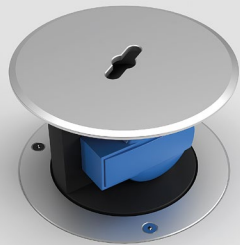

floor sockets

floor socket outdoors

floor tanks

floor sockets

power bollards

wall power distributors

CEE-floor sockets

raised access floor boxes

retractable power distributors

CEE-floor tanks

desk power strip

EST25 with 3x ES882

EST12

ES884 Camping

WE INTRODUCE OURSELVES

Since its foundation in 2005, we have been developing and distributing floor sockets, floor tanks, CEE-floor tanks, retractable supply posts, wall power distributors and power bollards for indoor and outdoor use, with a focus on quality, design and the best value for money.