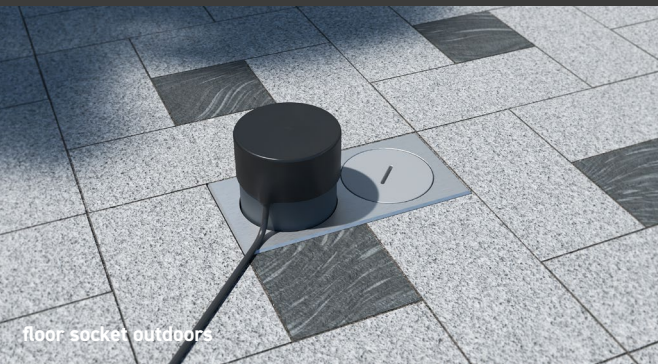

floor sockets

floor socket outdoors

floor tanks

floor sockets

power bollards

wall power distributors

CEE-floor sockets

raised access floor boxes

retractable power distributors

CEE-floor tanks

desk power strip

EST25 with 3x ES882

EST12

ES884 Camping

WE INTRODUCE OURSELVES

Since its foundation in 2005, we have been developing and distributing floor sockets, floor tanks, CEE-floor tanks, retractable supply posts, wall power distributors and power bollards for indoor and outdoor use, with a focus on quality, design and the best value for money.