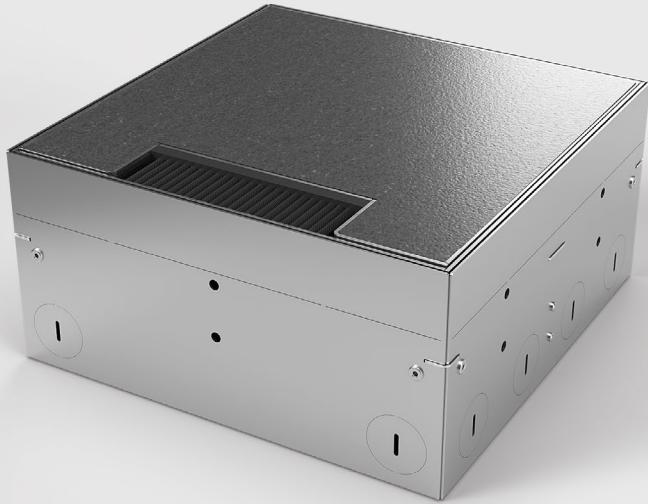

floor sockets

floor socket outdoors

floor tanks

floor sockets

power bollards

wall power distributors

CEE-floor sockets

raised access floor boxes

retractable power distributors

CEE-floor tanks

desk power strip

EST25 with 3x ES882

EST12

ES884 Camping

WE INTRODUCE OURSELVES

Since its foundation in 2005, we have been developing and distributing floor sockets, floor tanks, CEE-floor tanks, retractable supply posts, wall power distributors and power bollards for indoor and outdoor use, with a focus on quality, design and the best value for money.