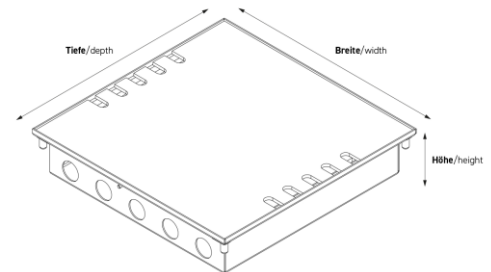

Floor boxes: 8810B-1-0

Specification:

Item No:	8810B-1-0
Product line:	Floor boxes
Units:	10
Mounting (qty):	10 x Schuko
Construction:	Square
Ground:	Suitable for screed
Type of inst.:	Flush mounted
Lid character.:	<ul style="list-style-type: none"> • Closable with plugged in plugs • Own floor covering applicable • Removable • With cable outlet
Environment:	Indoor – dry to moist
EAN:	0706332879665

Technical data:

Protection class:	IP 20 (in unused condition) IP 20 (in used condition)
Material:	<ul style="list-style-type: none"> • Housing made of stainless steel (1.4301) • Lid made of solid aluminum • Equipment carrier made of aluminum
Weight:	3,50 kg
Dimensions:	width: 300 mm height: 61 mm depth: 300 mm
Floor inst. depth:	61 mm
Height-adjust.:	5 mm
Supply line:	5 x front; 5 x back; each Ø 25 mm
Load:	200 kg