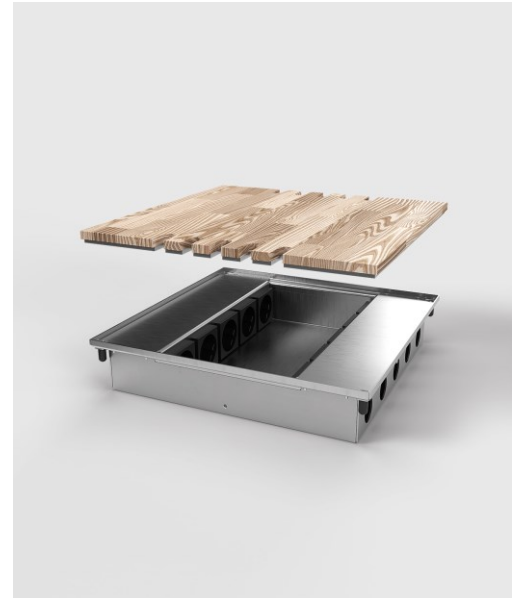

Floor boxes: 8810B-1-0

Specification:

Item No:	8810B-1-0
Product line:	Floor boxes
Units:	10
Mounting (qty):	10 x Schuko
Construction:	Square
Ground:	Suitable for screed
Type of inst.:	Flush mounted
Lid character.:	<ul style="list-style-type: none"> • Closable with plugged in plugs • Own floor covering applicable • Removable • With cable outlet
Environment:	Indoor – dry to moist
EAN:	0706332879665

Technical data:

Protection class:	IP 20 (in unused condition) IP 20 (in used condition)
Material:	<ul style="list-style-type: none"> • Housing made of stainless steel (1.4301) • Lid made of solid aluminum • Equipment carrier made of aluminum
Weight:	3,50 kg
Dimensions:	width: 300 mm height: 61 mm depth: 300 mm
Floor inst. depth:	61 mm
Height-adjust.:	5 mm
Supply line:	5 x front; 5 x back; each Ø 25 mm
Load:	200 kg