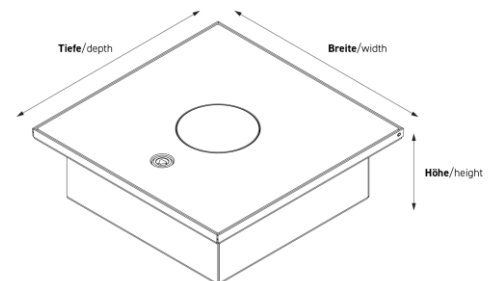

### Specification:

<b>Item No:</b>	2004Q-1-3
<b>Product line:</b>	Floor sockets
<b>Units:</b>	4
<b>Mounting (qty):</b>	4 x Schuko
<b>Construction:</b>	Square
<b>Ground:</b>	Suitable for screed
<b>Type of inst.:</b>	Flush mounted
<b>Lid character.:</b>	<ul style="list-style-type: none"> <li>• Closable with plugged in plugs</li> <li>• Hinged</li> <li>• Lockable with tool</li> <li>• With cable outlet</li> </ul>
<b>Environment:</b>	Indoor – wet sweepers
<b>EAN:</b>	0706332881347

### Technical data:

<b>Protection class:</b>	IP 65 (in unused condition) IP 21 (in used condition)
<b>Material:</b>	<ul style="list-style-type: none"> <li>• Housing made of stainless steel (1.4301)</li> <li>• Lid made of solid aluminum</li> <li>• Equipment carrier made of aluminum</li> </ul>
<b>Colour:</b>	Aluminum (nature)
<b>Surface:</b>	Anodised
<b>Weight:</b>	3,60 kg
<b>Dimensions:</b>	width: 250 mm height: 82 mm depth: 250 mm
<b>Floor inst. depth:</b>	82 mm
<b>Supply line:</b>	4 x back; each Ø 25 mm
<b>Load:</b>	900 kg